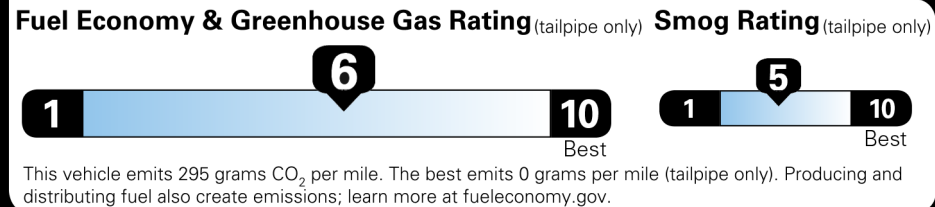

BASE MANUFACTURER'S SUGGESTED RETAIL PRICE $31,410.00

OPTIONAL EQUIPMENT

FE	50 State Emissions	
CP	Convenience Package: Tilt & Slide Moonroof, Power Liftgate	1,250.00
EJ	JBL Premium Audio: 9-Speakers including Subwoofer & Amplifier	800.00
2T	All Weather Floor/Cargo Liners	309.00
BM	Body Side Molding	260.00
DK	Owner's Portfolio	
MF	Mudguards	160.00

GOVERNMENT 5-STAR SAFETY RATINGS

Overall Vehicle Score Not Rated

Based on the combined ratings of frontal, side and rollover.
Should ONLY be compared to other vehicles of similar size and weight.

Frontal Crash Driver Passenger ★★★★★

Based on the risk of injury in a frontal impact.
Should ONLY be compared to other vehicles of similar size and weight.

Side Crash Front seat Rear seat ★★★★★

Based on the risk of injury in a side impact.

Rollover Not Rated

Based on the risk of rollover in a single-vehicle crash.

Star ratings range from 1 to 5 stars (★★★★★) with 5 being the highest.
Source: National Highway Traffic Safety Administration (NHTSA)
www.safercar.gov or 1-888-327-4236

EPA DOT Fuel Economy and Environment

Gasoline Vehicle

Fuel Economy
30 MPG Small SUVs range from 14 to 125 MPG. The best vehicle rates 146 MPGe.
29 31
combined city/hwy city highway
3.3 gallons per 100 miles

You save $250
in fuel costs over 5 years
compared to the average new vehicle.

Annual fuel cost
$1,650

Actual results will vary for many reasons, including driving conditions and how you drive and maintain your vehicle. The average new vehicle gets 29 MPG and costs $8,500 to fuel over 5 years. Cost estimates are based on 15,000 miles per year at $3.30 per gallon. MPGe is miles per gasoline gallon equivalent. Vehicle emissions are a significant cause of climate change and smog.

fuel economy.gov
Calculate personalized estimates and compare vehicles

MANUFACTURER'S SUGGESTED RETAIL PRICE[†]	$34,189.00
DELIVERY, PROCESSING AND HANDLING FEE	1,450.00
TOTAL SUGGESTED RETAIL PRICE	$35,639.00

[†]Manufacturer's suggested retail price excludes delivery processing and handling fees, license and title fees, applicable federal, state and local taxes, and dealer and distributor options and accessories.

Delivered by Truck to: 14044
TOYOTA OF DES MOINES
1650 SE 37TH STREET
GRIMES IA50111

TML1E1N2S0F0W0