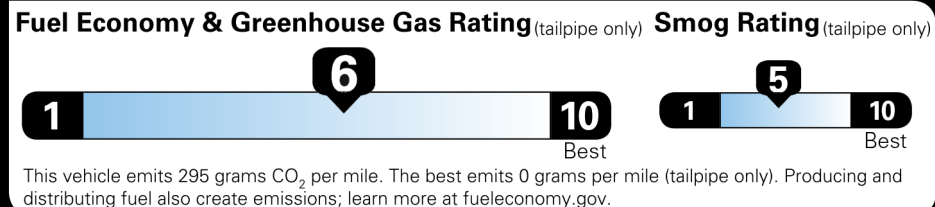

BASE MANUFACTURER'S SUGGESTED RETAIL PRICE $31,410.00

OPTIONAL EQUIPMENT		
FE	50 State Emissions	
CP	Convenience Package: Tilt & Slide Moonroof, Power Liftgate	1,250.00
PC	Premium Paint	475.00
2T	All Weather Floor/Cargo Liners	309.00
3Y	Rear Bumper Protector	89.00
7R	Emergency Kit	75.00
D5	Door Edge Guard	165.00
MF	Mudguards	160.00

GOVERNMENT 5-STAR SAFETY RATINGS

Overall Vehicle Score Not Rated

Based on the combined ratings of frontal, side and rollover.
Should ONLY be compared to other vehicles of similar size and weight.

Frontal Crash	Driver	★★★★★
	Passenger	★★★★★

Based on the risk of injury in a frontal impact.
Should ONLY be compared to other vehicles of similar size and weight.

Side Crash	Front seat	★★★★★
	Rear seat	★★★★★

Based on the risk of injury in a side impact.

Rollover Not Rated

Based on the risk of rollover in a single-vehicle crash.

Star ratings range from 1 to 5 stars (★★★★★) with 5 being the highest.
Source: National Highway Traffic Safety Administration (NHTSA)
www.safercar.gov or 1-888-327-4236

EPA DOT Fuel Economy and Environment

Gasoline Vehicle

Fuel Economy
30 MPG
Small SUVs range from 14 to 125 MPG. The best vehicle rates 146 MPGe.
29 31
combined city/hwy city highway
3.3 gallons per 100 miles

You save $250
in fuel costs over 5 years compared to the average new vehicle.

Annual fuel cost
$1,650

Actual results will vary for many reasons, including driving conditions and how you drive and maintain your vehicle. The average new vehicle gets 29 MPG and costs $8,500 to fuel over 5 years. Cost estimates are based on 15,000 miles per year at $3.30 per gallon. MPGe is miles per gasoline gallon equivalent. Vehicle emissions are a significant cause of climate change and smog.

fuel economy.gov
Calculate personalized estimates and compare vehicles

MANUFACTURER'S SUGGESTED RETAIL PRICE[†]	$33,933.00
DELIVERY, PROCESSING AND HANDLING FEE	1,450.00
TOTAL SUGGESTED RETAIL PRICE	$35,383.00

[†]Manufacturer's suggested retail price excludes delivery processing and handling fees, license and title fees, applicable federal, state and local taxes, and dealer and distributor options and accessories.

Delivered by Truck to: 14044
TOYOTA OF DES MOINES
1650 SE 37TH STREET
GRIMES IA50111

TML1E1N2S0F0W0